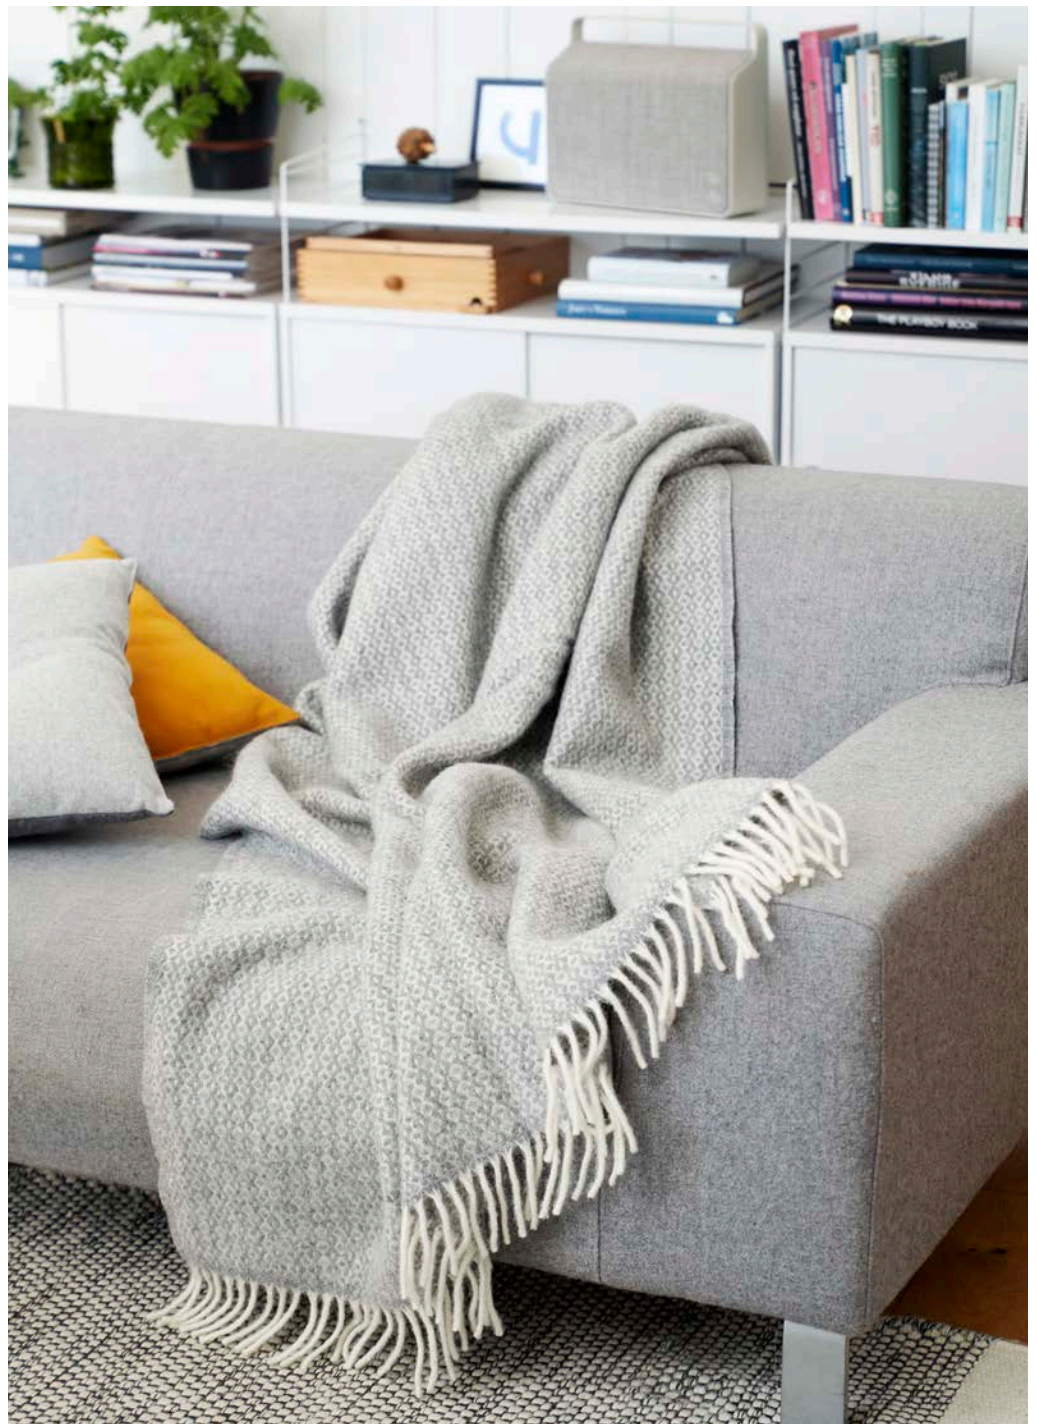

2030-77 Dark grey

packed in a gift box

WICKER

Jacquard woven wool throw, 130 x 170 cm

100 % lambs wool

2030-61 Black/white

KRISTALL

Woven wool throw, 130 x 200 cm

100 % eco lambs wool

2030-83 Mint green

2030-84 Red

2030-81 Light grey

2030-82 Rose cloud

2030-80 Warm grey

packed in a gift box

packed in a gift box